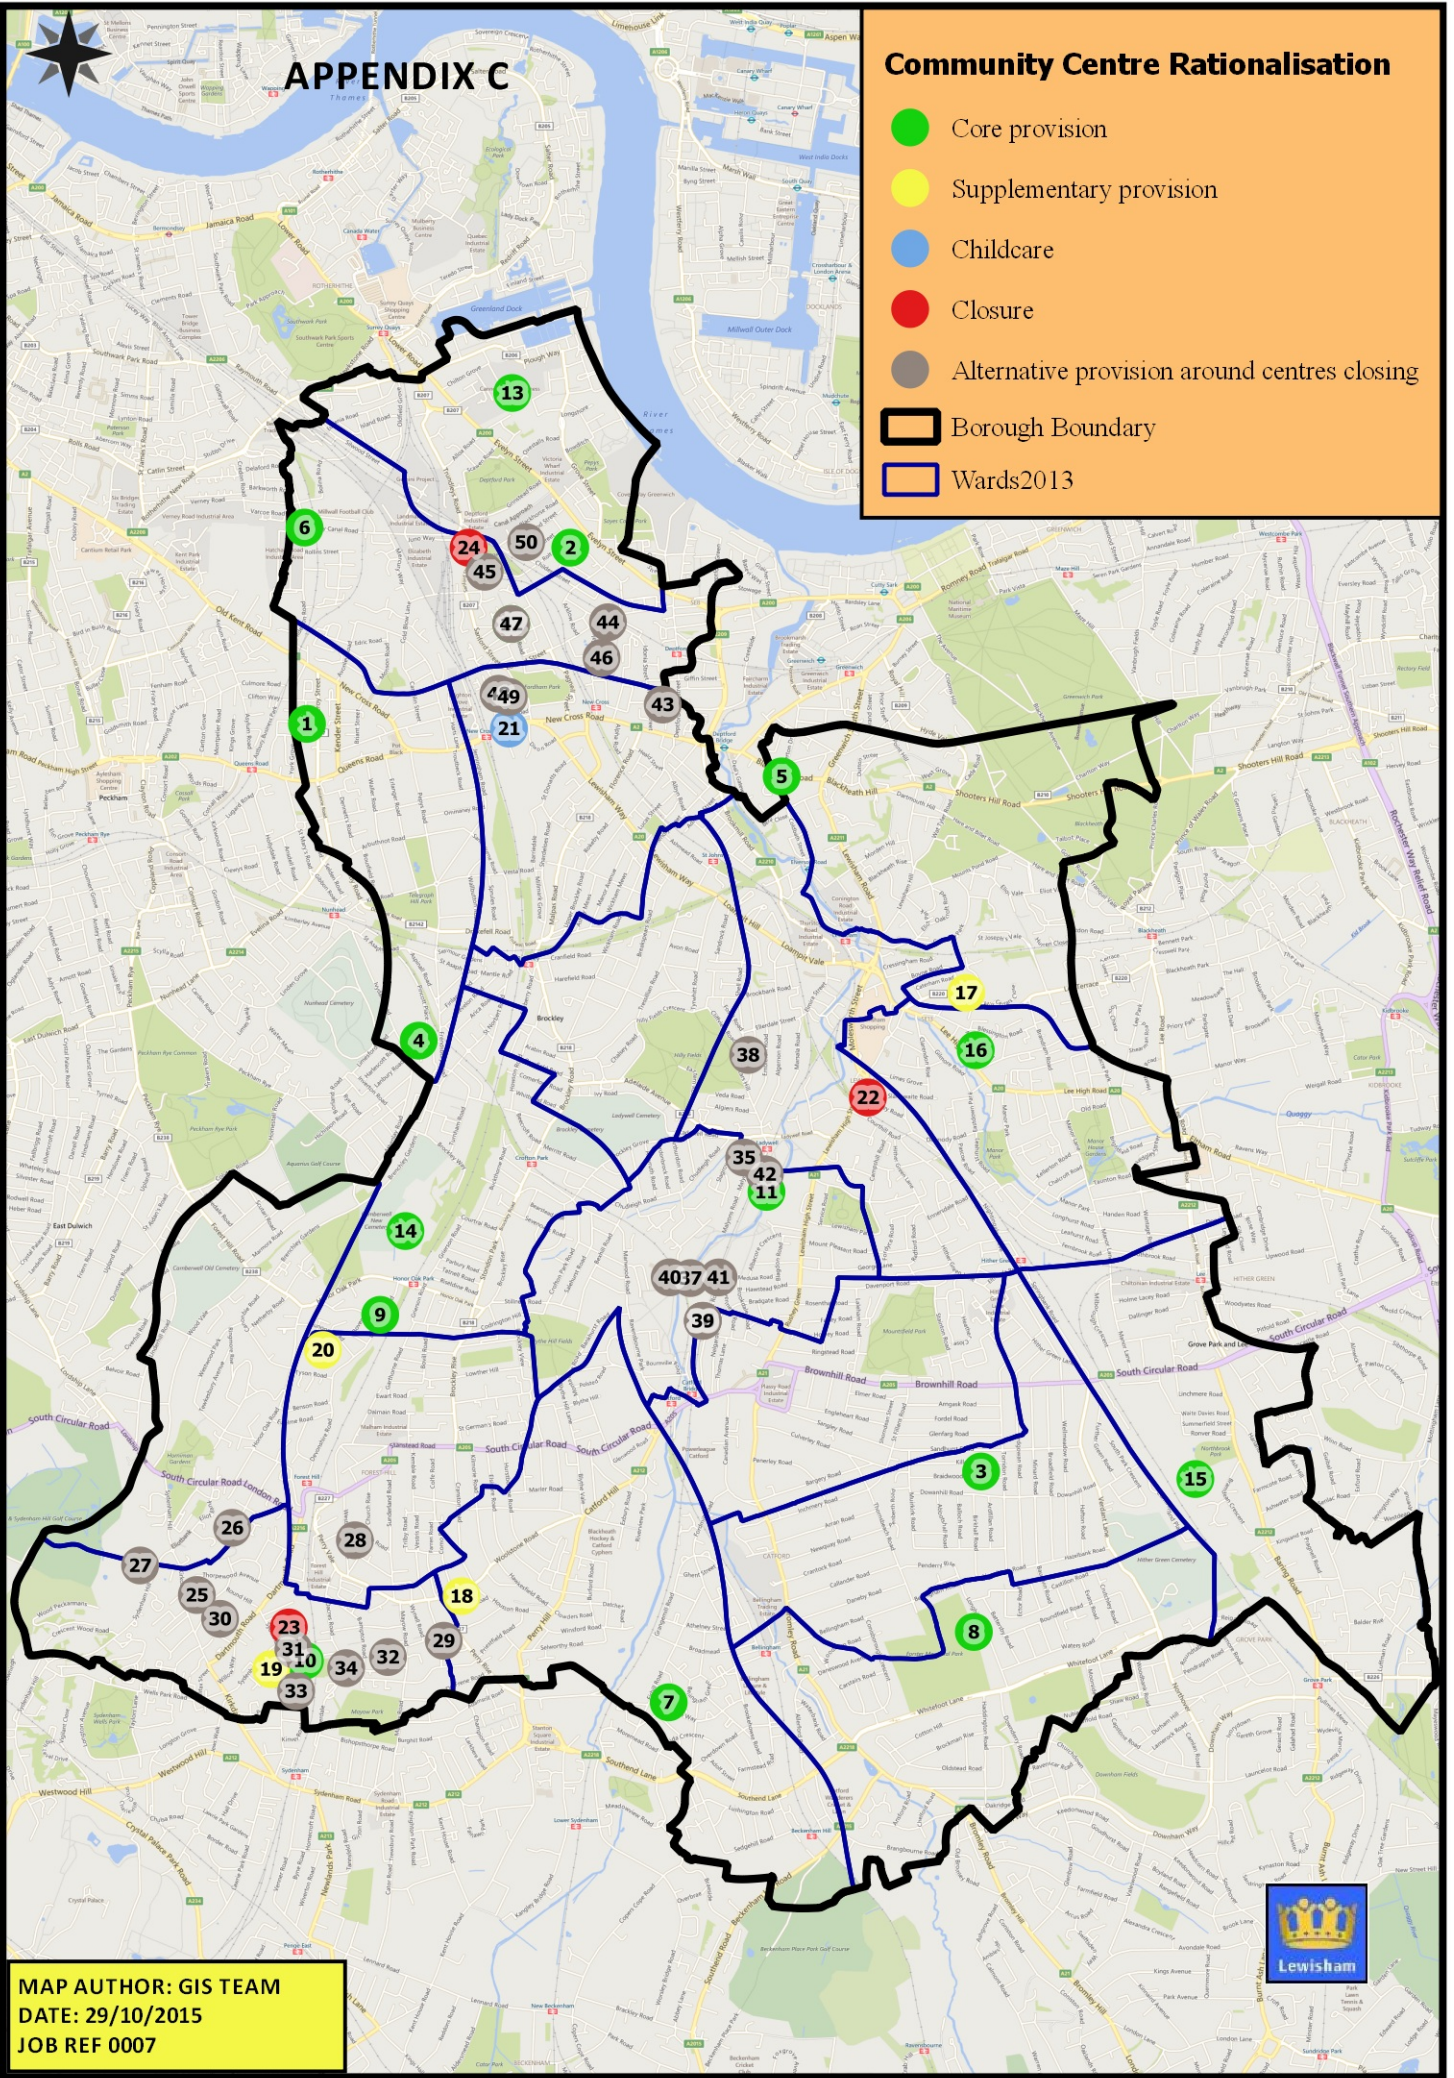

# APPENDIX C

## Community Centre Rationalisation

- Core provision
- Supplementary provision
- Childcare
- Closure
- Alternative provision around centres closing
- ▭ Borough Boundary
- ▭ Wards2013

MAP AUTHOR: GIS TEAM  
DATE: 29/10/2015  
JOB REF 0007